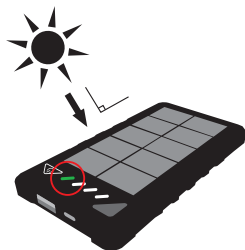

S Sandberg®
ACTIVE 

Outdoor Solar Powerbank 16000

Quick guide

420-35

www.sandberg.world

Charge Powerbank

| Battery mAh | Battery Watt-hours | Solar panel Watt | Charging time by sun | Charging time by USB 1A | Charging time by USB 2.4A | Charging time by USB C 18W |
|-------------|--------------------|------------------|----------------------|-------------------------|---------------------------|----------------------------|
| 16000 | 59.2 Wh | 1.4W | 51 hours | 13 hours | 5 hours | 4 hours |

Charge devices

Charge one smartphone and one tablet or two smartphones by USB-A.

Or charge one smartphone or one tablet by USB-C.

Flashlight procedure

Press once to 100% brightness

Press again to 25% brightness