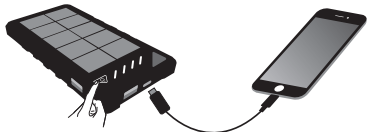

S Sandberg®
ACTIVE 

Outdoor Solar Powerbank 16000

Quick guide

420-35

www.sandberg.world

Charge Powerbank

| Battery mAh | Battery Watt-hours | Solar panel Watt | Charging time by sun | Charging time by USB 1A | Charging time by USB 2.4A | Charging time by USB C 18W |
|-------------|--------------------|------------------|----------------------|-------------------------|---------------------------|----------------------------|
| 16000 | 59.2 Wh | 1.4W | 51 hours | 13 hours | 5 hours | 4 hours |

Charge devices

Charge one smartphone and one tablet or two smartphones by USB-A.

Or charge one smartphone or one tablet by USB-C.

Flashlight procedure

Press once to 100% brightness

Press again to 25% brightness