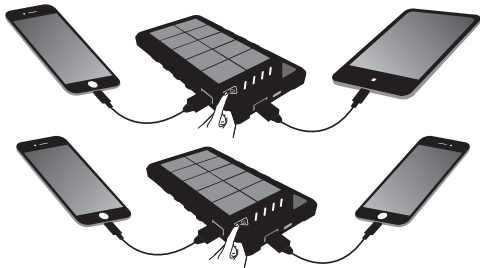

S Sandberg®
ACTIVE 

Outdoor Solar Powerbank 16000

Quick guide

420-35

www.sandberg.world

Charge Powerbank

| Battery mAh | Battery Watt-hours | Solar panel Watt | Charging time by sun | Charging time by USB 1A | Charging time by USB 2.4A | Charging time by USB C 18W |
|-------------|--------------------|------------------|----------------------|-------------------------|---------------------------|----------------------------|
| 16000 | 59.2 Wh | 1.4W | 51 hours | 13 hours | 5 hours | 4 hours |

Charge devices

Charge one smartphone and one tablet or two smartphones by USB-A.

Or charge one smartphone or one tablet by USB-C.

Flashlight procedure

Press once to 100% brightness

Press again to 25% brightness