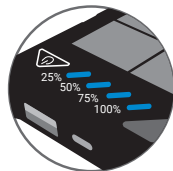

S Sandberg®
ACTIVE 

Outdoor Solar Powerbank 16000

Quick guide

420-35

www.sandberg.world

Charge Powerbank

| Battery mAh | Battery Watt-hours | Solar panel Watt | Charging time by sun | Charging time by USB 1A | Charging time by USB 2.4A | Charging time by USB C 18W |
|-------------|--------------------|------------------|----------------------|-------------------------|---------------------------|----------------------------|
| 16000 | 59.2 Wh | 1.4W | 51 hours | 13 hours | 5 hours | 4 hours |

Charge devices

Charge one smartphone and one tablet or two smartphones by USB-A.

Or charge one smartphone or one tablet by USB-C.

Flashlight procedure

Press once to 100% brightness

Press again to 25% brightness