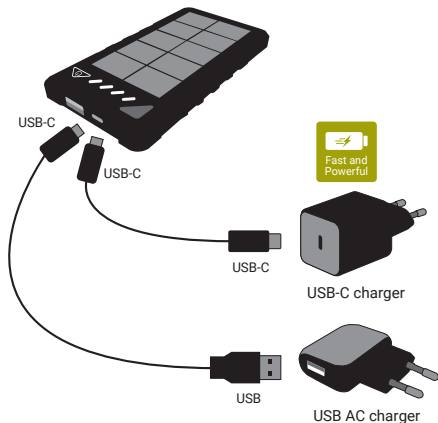

S Sandberg®
ACTIVE 

Outdoor Solar Powerbank 16000

Quick guide

420-35

www.sandberg.world

Charge Powerbank

| Battery mAh | Battery Watt-hours | Solar panel Watt | Charging time by sun | Charging time by USB 1A | Charging time by USB 2.4A | Charging time by USB C 18W |
|-------------|--------------------|------------------|----------------------|-------------------------|---------------------------|----------------------------|
| 16000 | 59.2 Wh | 1.4W | 51 hours | 13 hours | 5 hours | 4 hours |

Charge devices

Charge one smartphone and one tablet or two smartphones by USB-A.

Or charge one smartphone or one tablet by USB-C.

Flashlight procedure

Press once to 100% brightness

Press again to 25% brightness