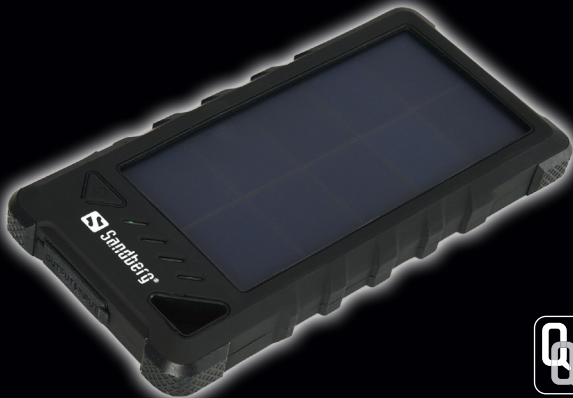

S Sandberg®
ACTIVE 

Outdoor Solar Powerbank 16000

Quick guide

420-35

www.sandberg.world

Charge Powerbank

| Battery mAh | Battery Watt-hours | Solar panel Watt | Charging time by sun | Charging time by USB 1A | Charging time by USB 2.4A | Charging time by USB C 18W |
|-------------|--------------------|------------------|----------------------|-------------------------|---------------------------|----------------------------|
| 16000 | 59.2 Wh | 1.4W | 51 hours | 13 hours | 5 hours | 4 hours |