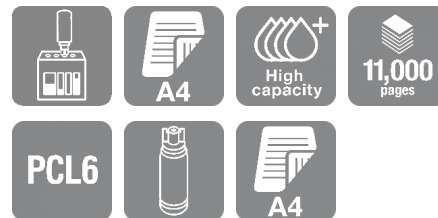

DATASHEET / BROCHURE

KEY FEATURES

- **Low TCO and energy use**
  Keep your printing costs extremely low
- **High ink yields**
  Print up to 11,000 pages with the included ink
- **Save time**
  Fast FPOT
- **Built for business**
  Duplex printing and PCL support
- **Easy connectivity**
  Wi-Fi, USB and Ethernet
- **Legal Statement**
  Complies with The UK Product Security and Telecommunications Infrastructure (Product Security) requirements. Epson will provide security updates for 7 years from purchase